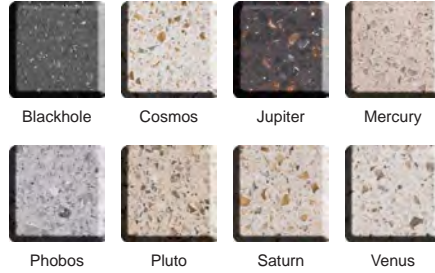

LG HI-MACS®

Natural Acrylic Stone

Actual Colors may vary. To ensure a proper color match, please obtain a sample from LG Hi-Macs®

Classics

Group A

Group B

Group C

Lucent

Group C

Galaxy

Group D

Eden Plus

Group D

Marmo

Group D

Volcanics