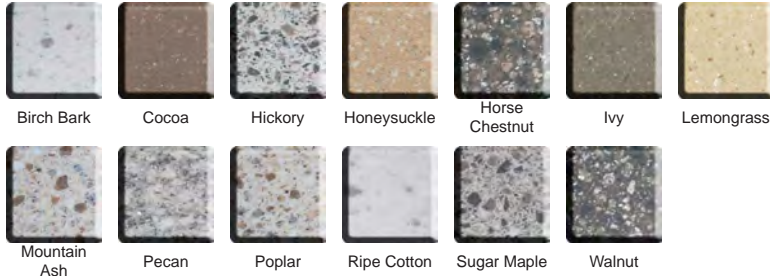

LG HI-MACS®

Natural Acrylic Stone

Actual Colors may vary. To ensure a proper color match, please obtain a sample from LG Hi-Macs®

Classics

Group A

Group B

Group C

Lucent

Group C

Galaxy

Group D

Eden Plus

Group D

Marmo

Group D

Volcanics